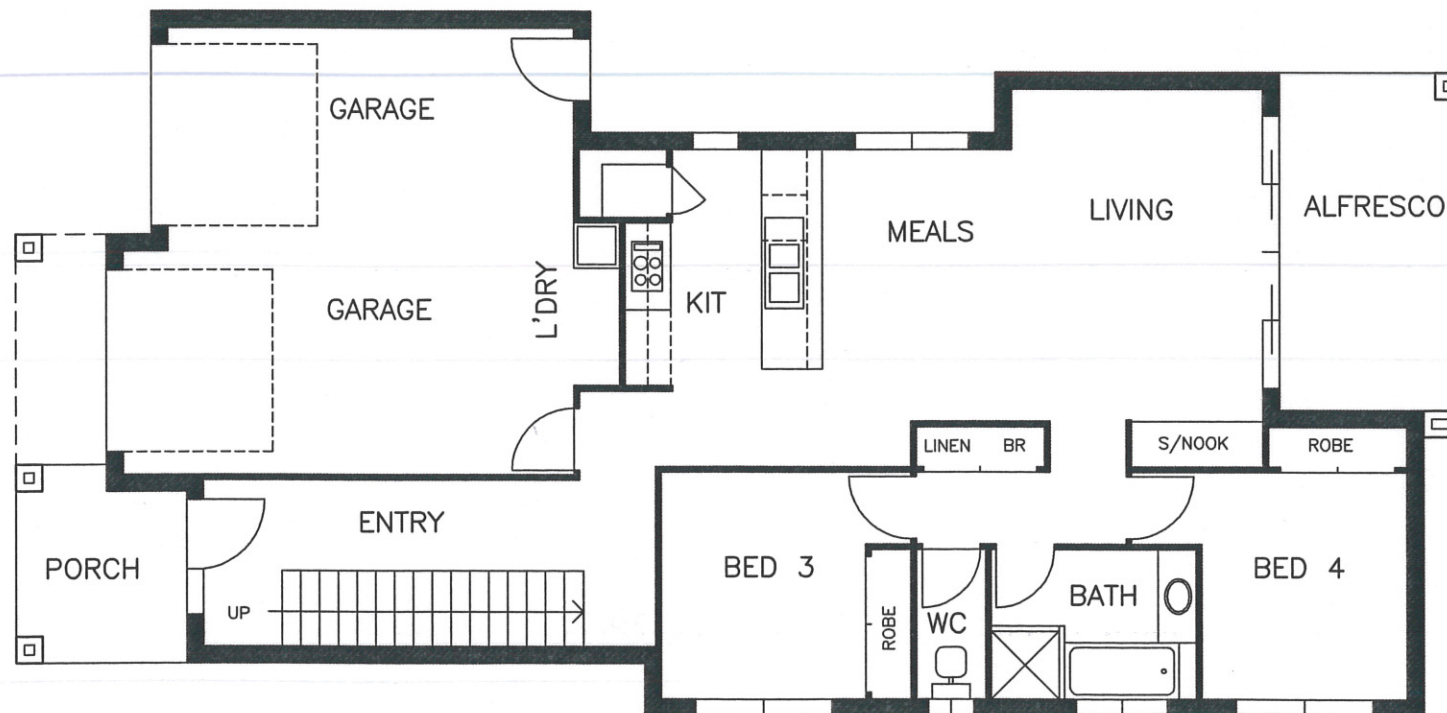

THE BYRON

GROUND FLOOR	
LIVING	
PORCH	
ALFRESCO	
UPPER FLOOR	
LIVING	
PORCH	
TOTAL BUILD	208.1 sq.m.