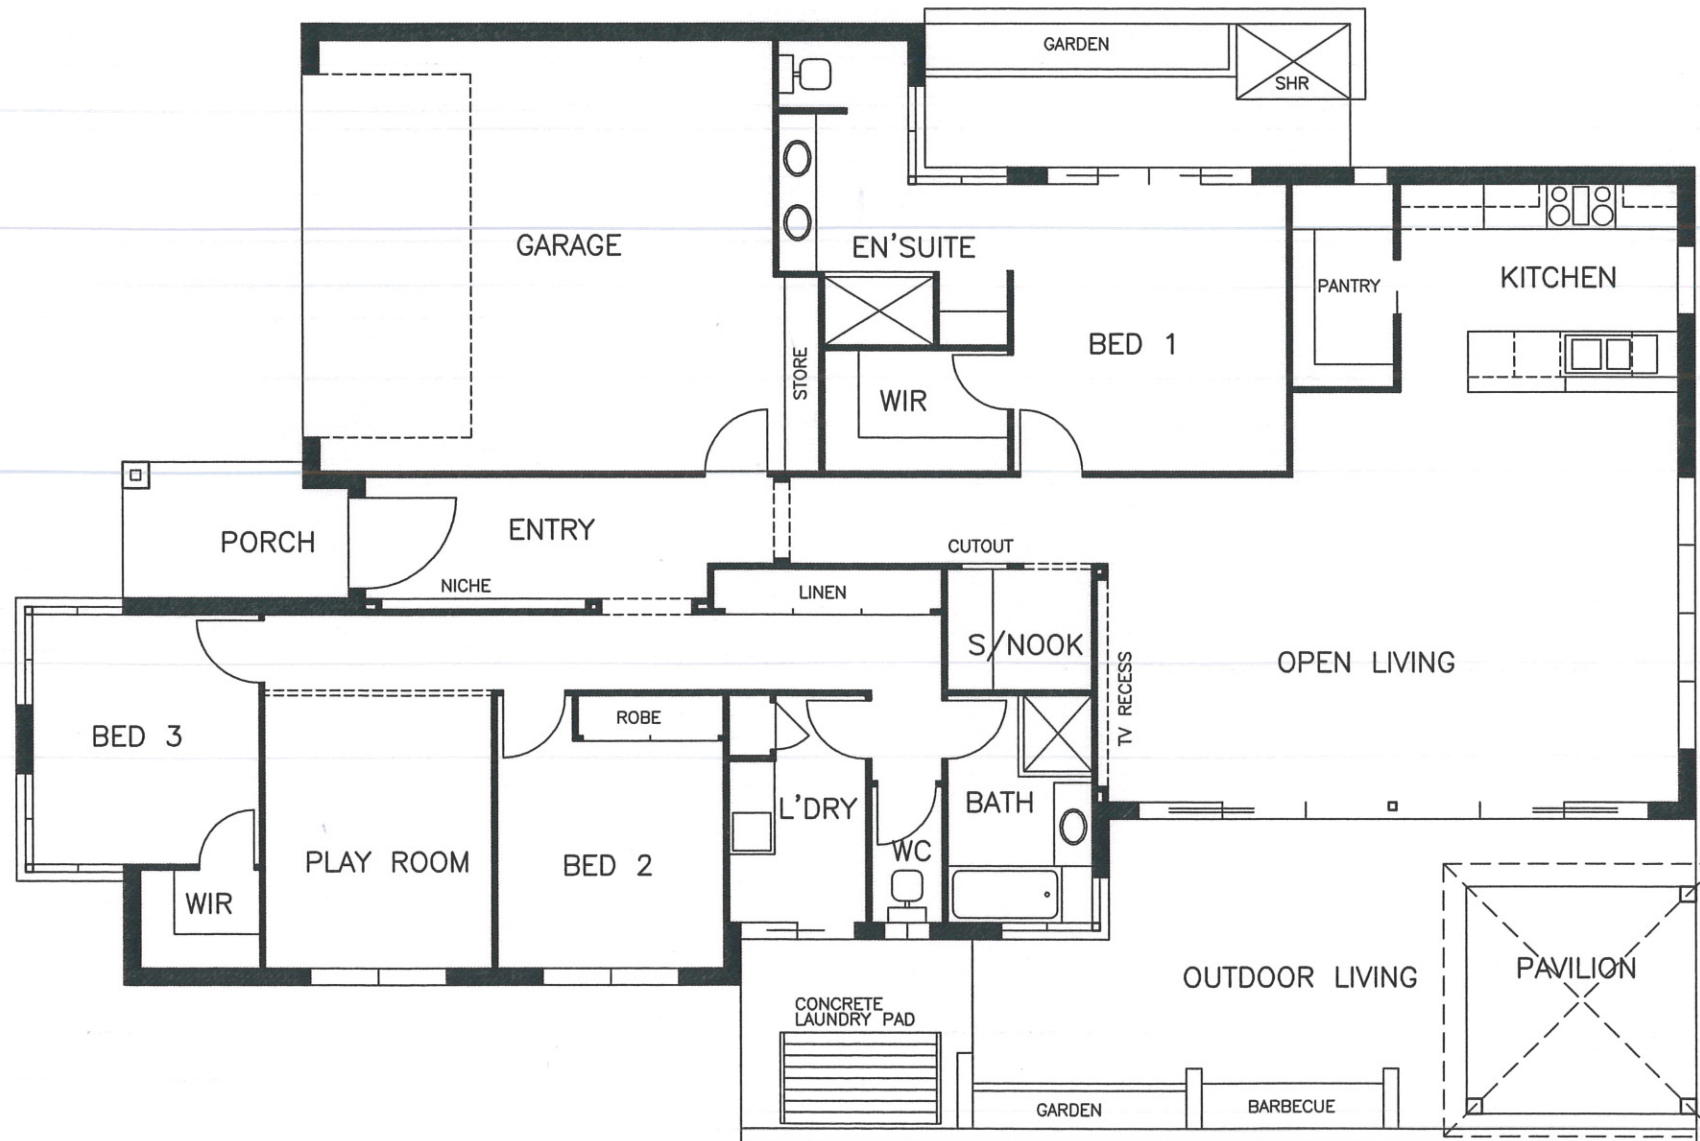

THE KURRAWA

BUILDING AREA	
LIVING	
PORCH	
PAVILION	
TOTAL	223.7sq.m.