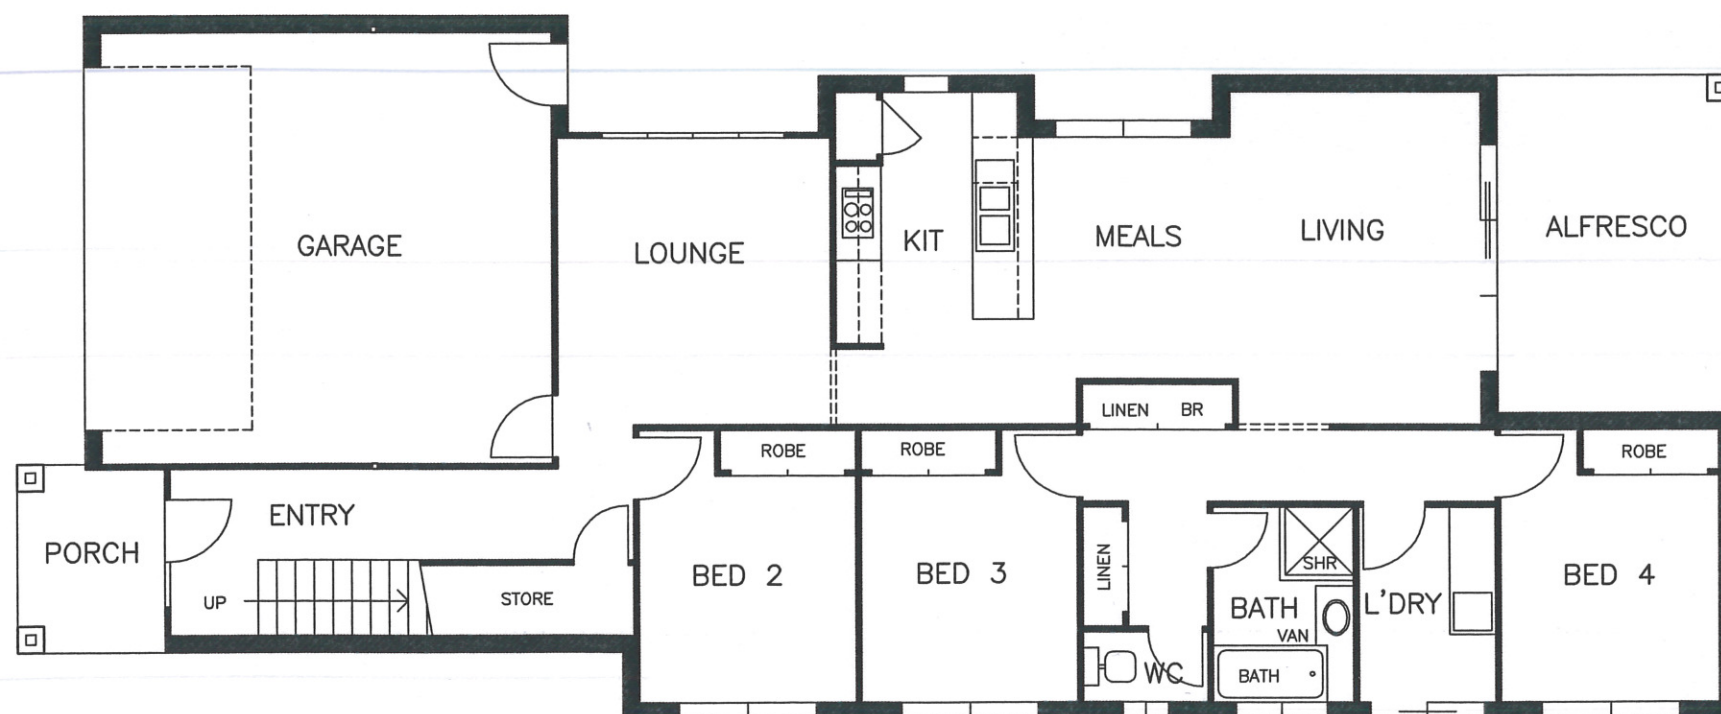

THE YAMBA

GROUND FLOOR
LIVING
PORCH
ALFRESCO

UPPER FLOOR
LIVING
PORCH

TOTAL BUILD 227.8 sq.m.